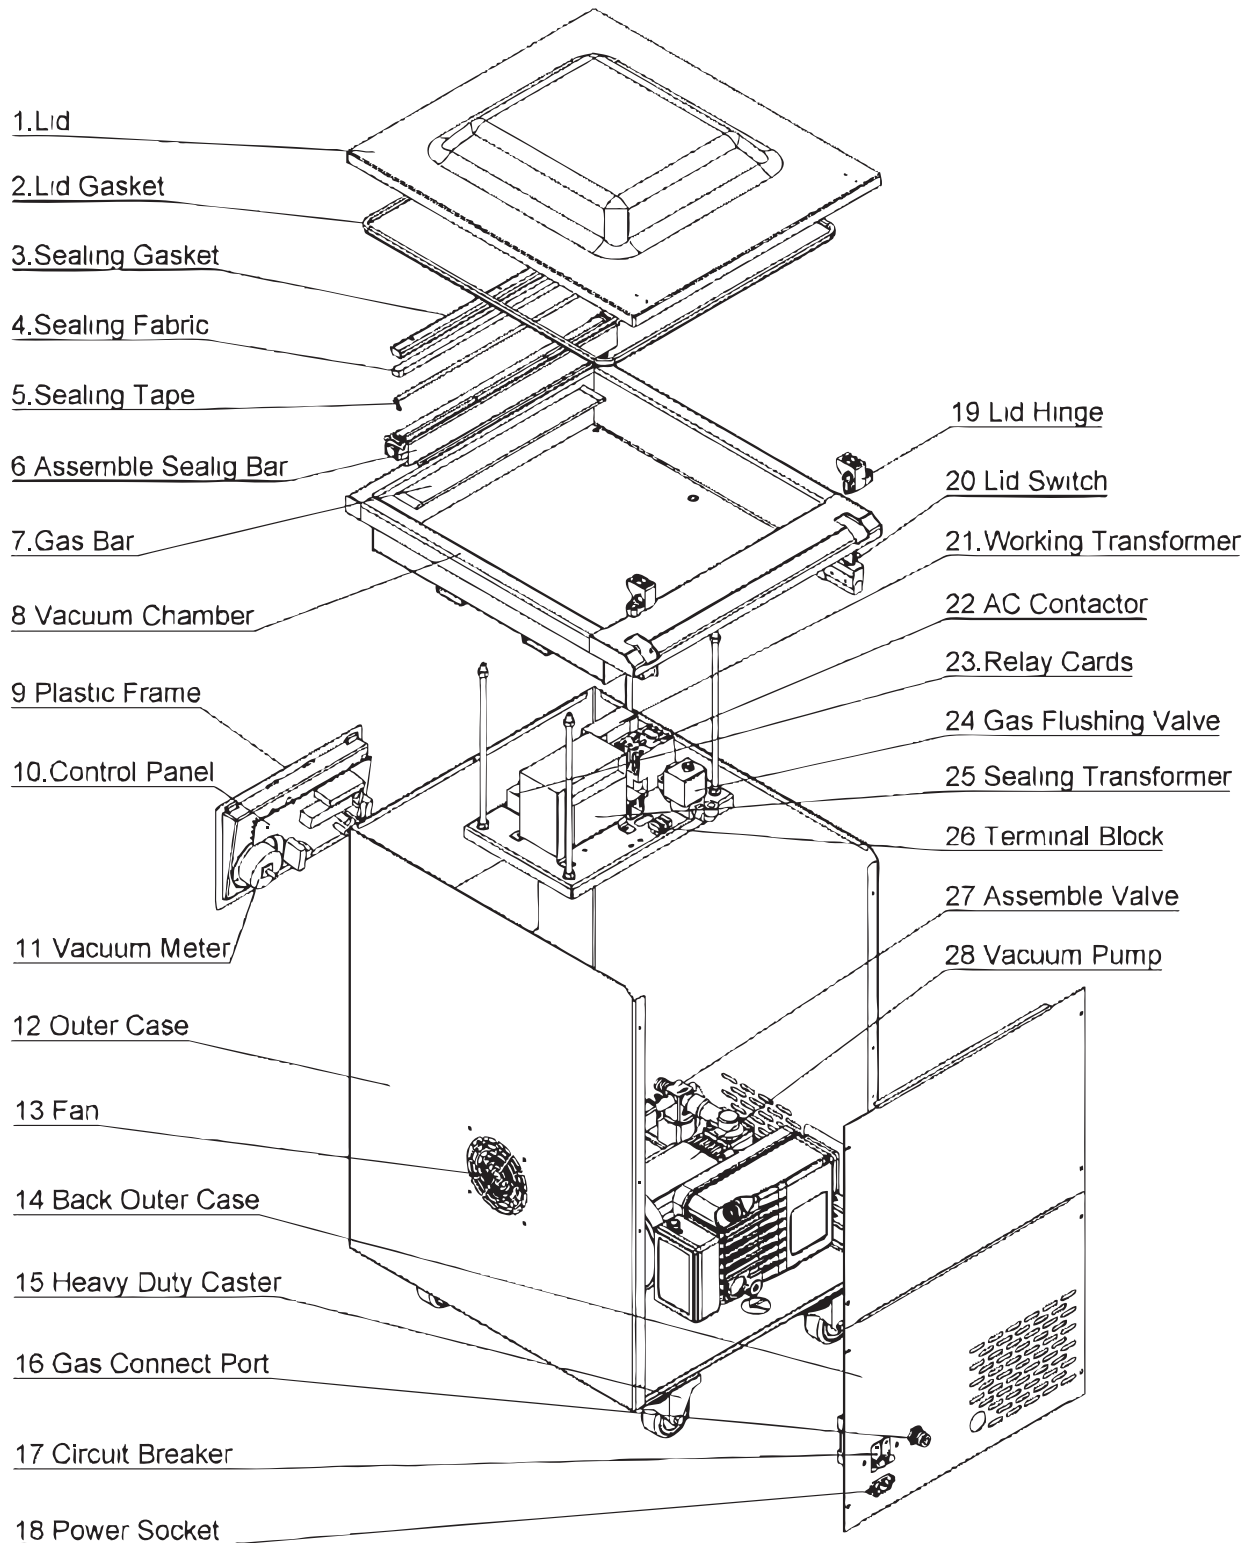

# Parts Breakdown

Model VP-CN-1273 31824

# Parts Breakdown

---

## Model VP-CN-1273 31824

Item No.	Description	Position	Item No.	Description	Position	Item No.	Description	Position
AE522	Lid for 31824	1	AE528	Vacuum Meter for 31824	11	AE540	Gas Flushing Valve for 31824	24
AE523	Lid Gasket for 31824	2	AE536	Fan for 31824	13	AE544	Sealing Transformer for 31824	25
AE524	Sealing Gasket for 31824	3	AE537	Gas Connect Port for 31824	16	AE532	Assemble Valve for 31824	27
AE525	Sealing Fabric (10m/Roll) for 31824	4	AE541	Circuit Breaker for 31824	17	AE533	Vacuum Pump for 31824	28
AE526	Sealing Tape for 31824	5	AE538	Power Socket for 31824	18	AE531	Filter for 31824	
AC190	Complete Sealing Bar for 31824	6	AE534	Lid Hinge for 31824	19	AE539	Power Switch for 31824	
AE527	Gas Bag for 31824	7	AE535	Lid Switch for 31824	20	AE545	PP Plate for 31824	
AE529	Plastic Frame for 31824	9	AE543	Working Transformer for 31824	21	AG796	Power Cord for 31824	
AE530	Control Panel for 31824	10	AE542	Relay Cards for 31824	23			